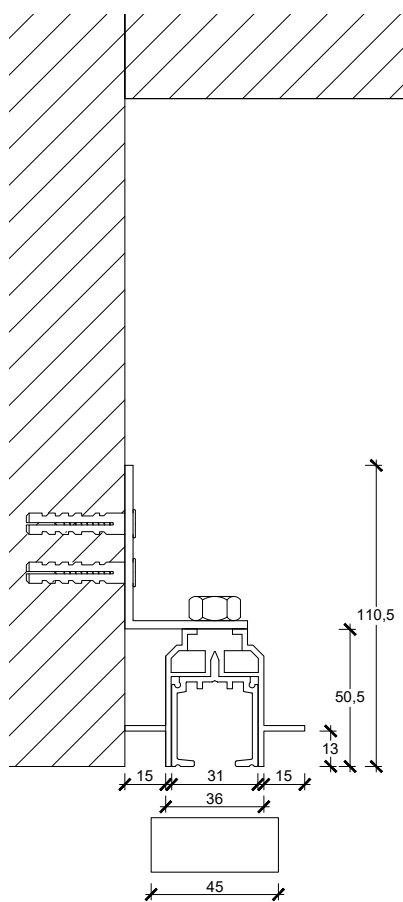

SLIDING SYSTEM 1S

SLIDING SYSTEM ON 1S RAIL/ SYSTEM PRZESUWNY NA SZYNI 1S

Mounting system for wall/
System mocowania do ściany