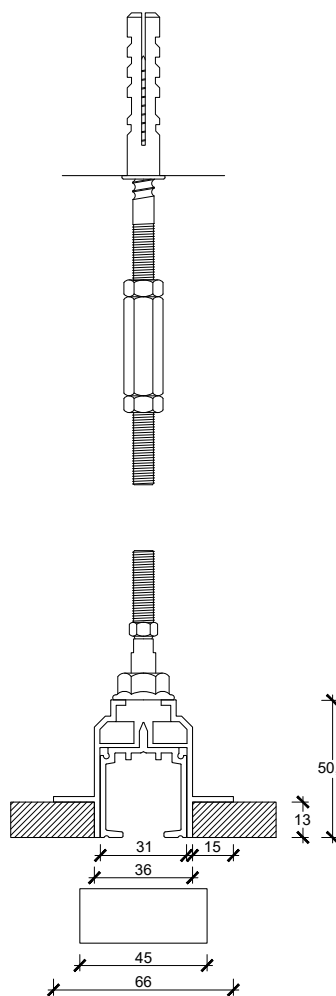

Mounting system for ceiling/
System mocowania do sufitu