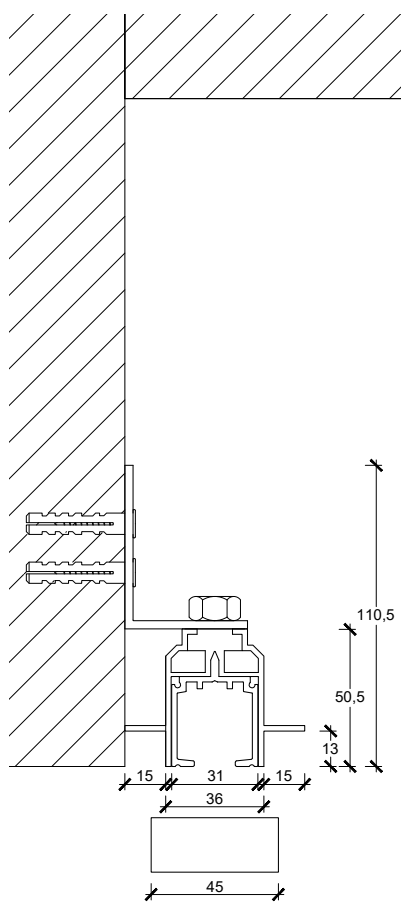

SLIDING SYSTEM 1S

SLIDING SYSTEM ON 1S RAIL/ SYSTEM PRZESUWNY NA SZYNI 1S

Mounting system for wall/
System mocowania do ściany